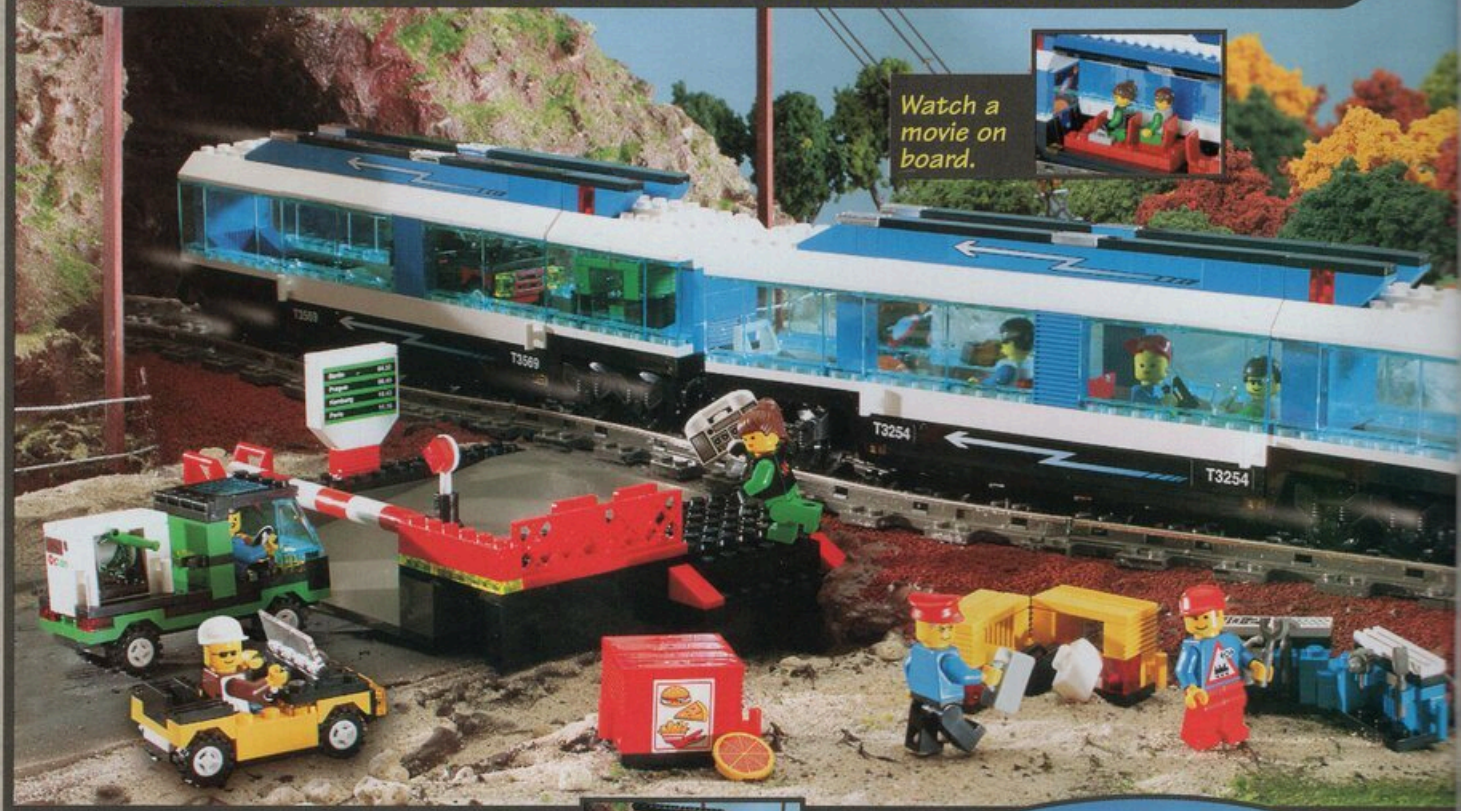

Watch a movie on board.

A. All Aboard the Railway Express!

You decide where it travels — through the mountains, along the coast or in the city! Passengers can drive their car on board, then relax in the passenger car to watch movies, eat or just look at the great views. Plus you get storage containers for luggage, food, mail and valuables. Comes with a 9-volt plug-in speed regulator with a one-year limited warranty (see order form for details), 16 curved and 2 straight tracks, five rail workers, four passengers, two cars and a truck. Ages 8-12. 645 pieces. #4561 Railway Express \$129.99